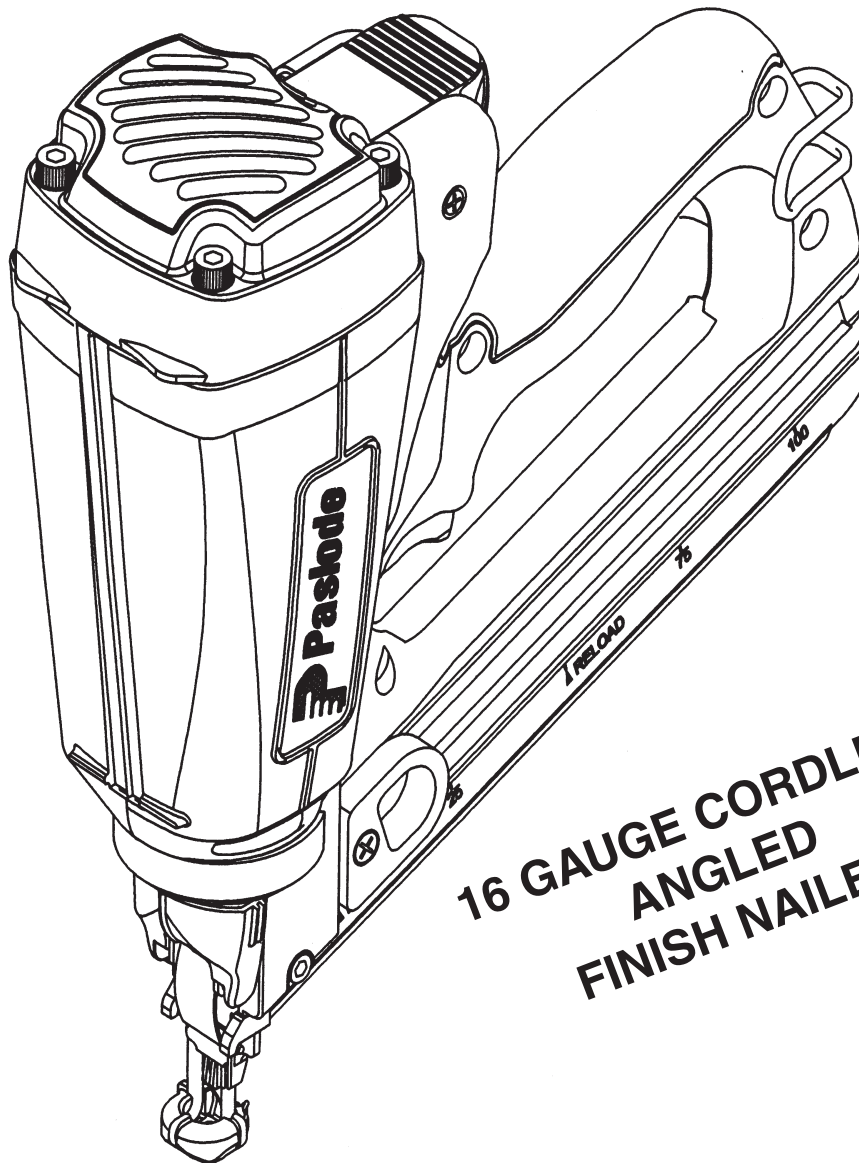

Trim Master
Model: IM250A
Part No. 900600
Angled Finish Nailer

**16 GAUGE CORDLESS
ANGLED
FINISH NAILER**

**IMPORTANT!
DO NOT DESTROY**

Always refer to operating manual #405630 for detailed information on this tool. It is the customer's responsibility to have all operators and service personnel read and understand this information.