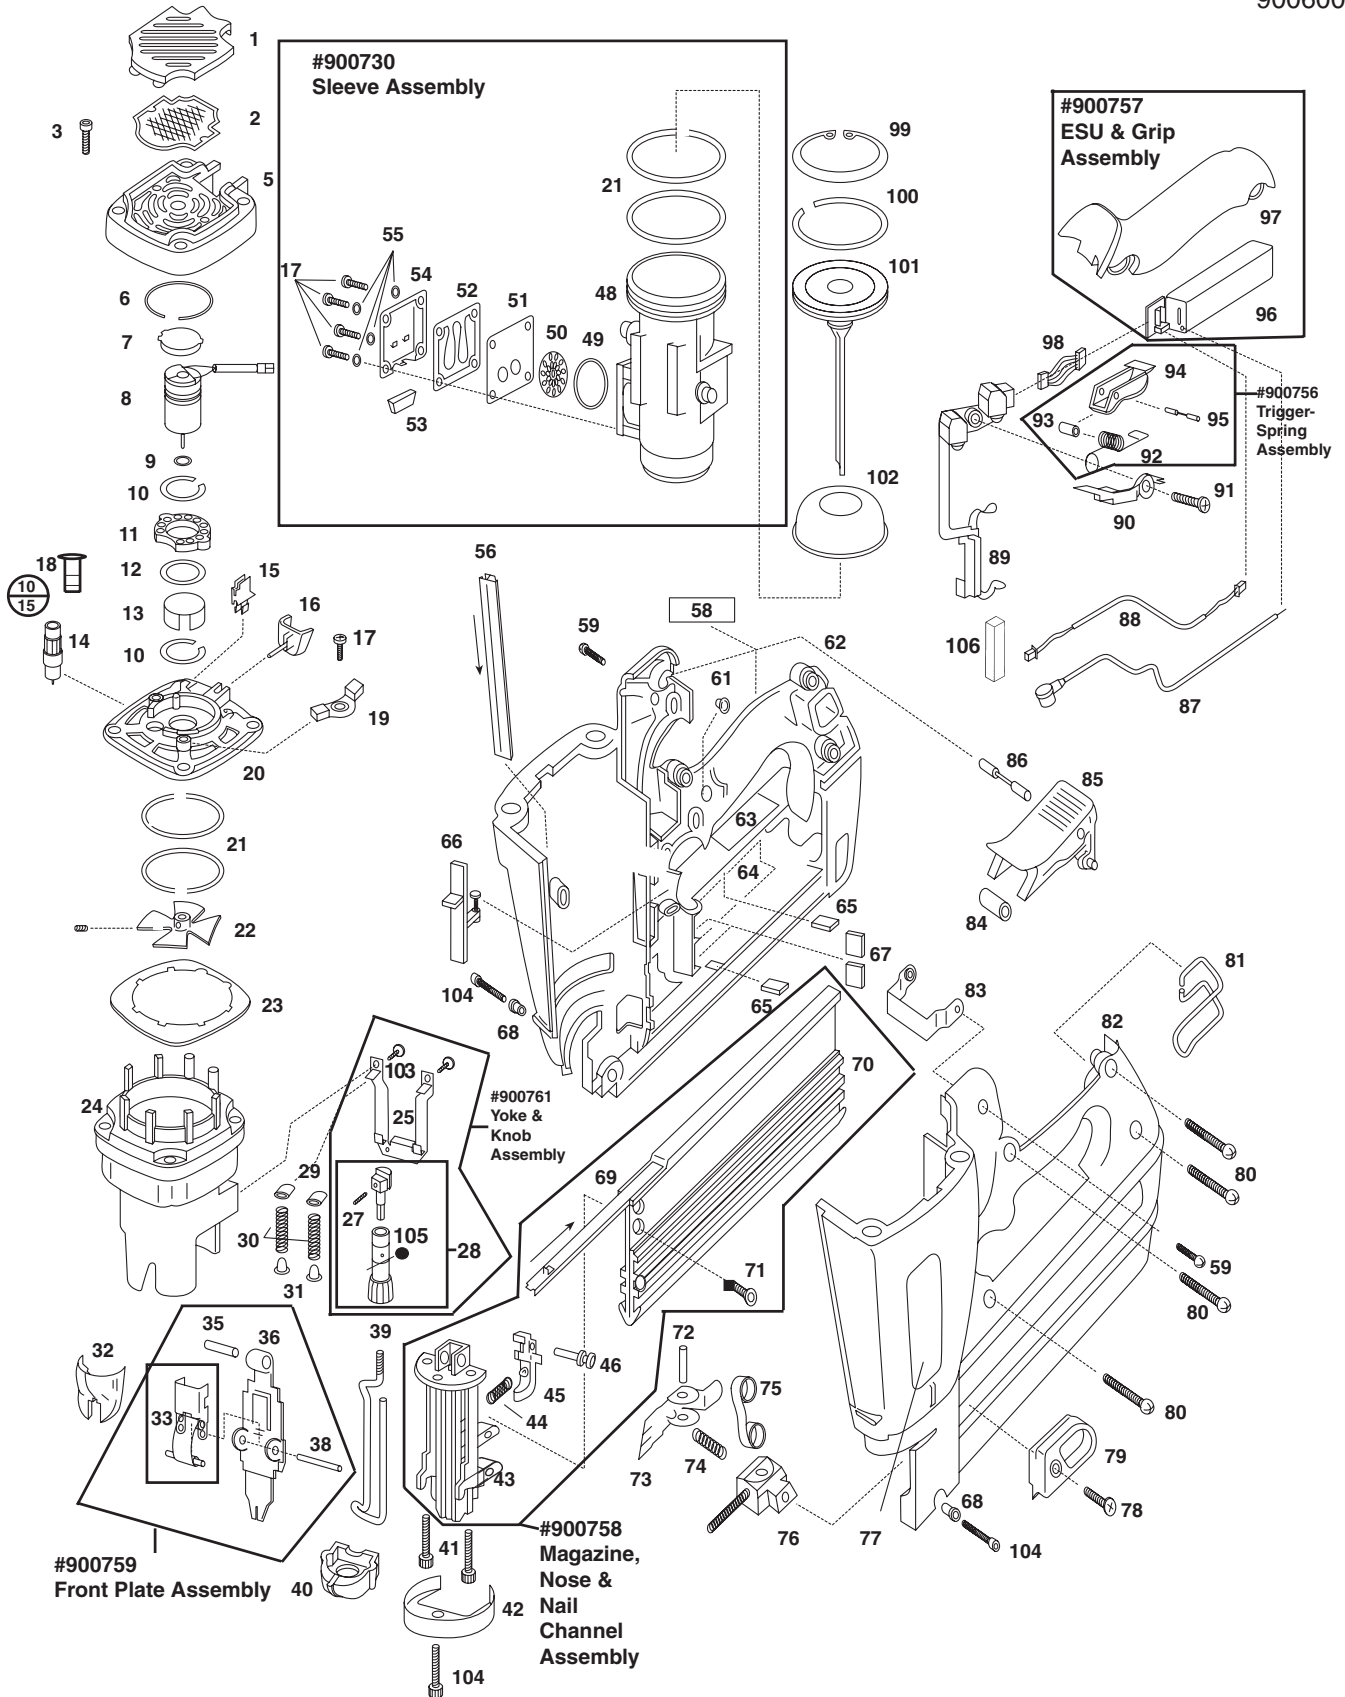

** Make sure Warning Label (900496) is properly affixed replace if necessary. Label is available at no charge through the Service Dept.

→ Denotes New Change

■ Apply Loctite RC-620 (Green) Part No. 401491