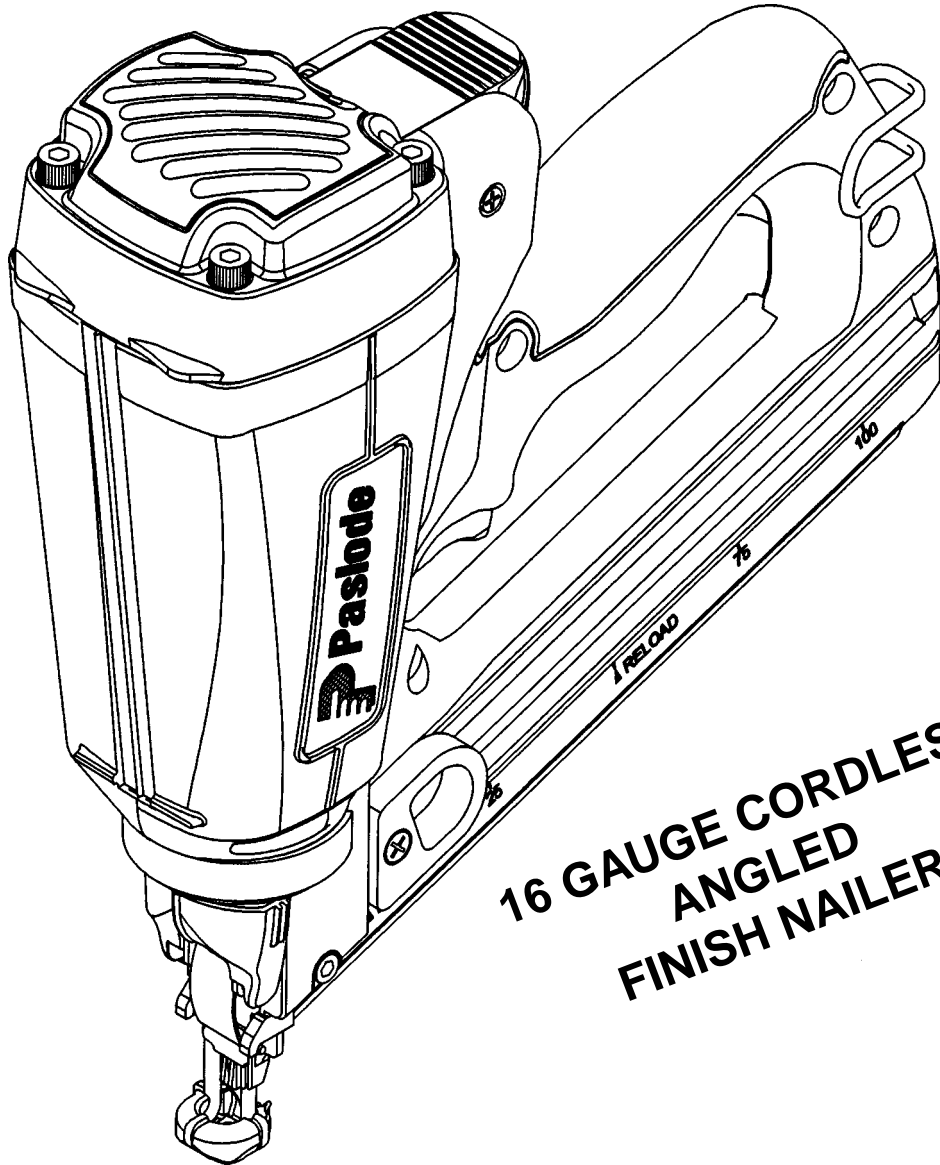

Trim Master
Model: IM250A
Part No. 900600
Angled Finish Nailer

**16 GAUGE CORDLESS
ANGLED
FINISH NAILER**

**IMPORTANT!
DO NOT DESTROY**

Always refer to operating manual #405630 for detailed information on this tool. It is the customer's responsibility to have all operators and service personnel read and understand this information.