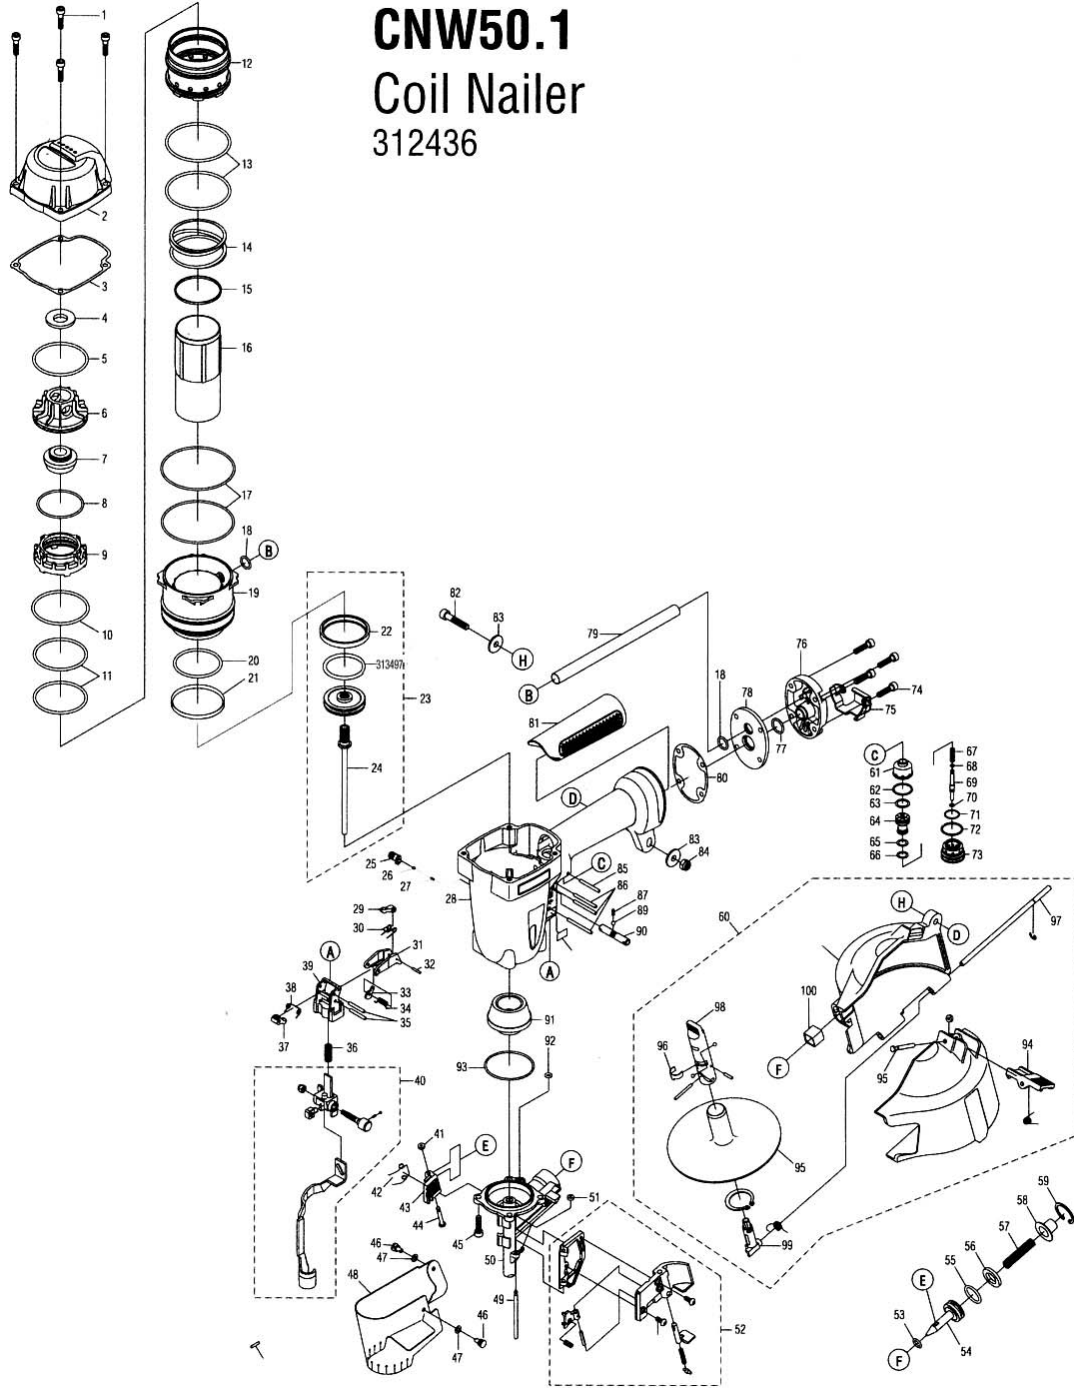

CNW50.1

Coil Nailer

312436

Ref. No.	Eurocode	Description	Ref. No.	Eurocode	Description	Ref. No.	Eurocode	Description
1	615733	Hex bolt	47	392304	Washer	94	392388	Magazine latch
2	615862	Cap	48	392475	Debris shield	95	392391	Latch pin
3	615758	Gasket	49	615137	Nail guide pin	95	615123	Dish
4	615757	Cap cushion	50	392474	Nose	96	615116	Ring Spring
5	615731	O-ring	51	313340	Urethan washer	97	615121	Hinge pin
6	615755	Cylinder sty	52	615858	Nail guide assy	98	615135	Adjust sleeve
7	615756	Cushion	53	392322	O-ring	99	615136	Adjust shaft
8	615730	O-ring	54	615138	Feed piston	100	615133	Bush
9	615747	Cylinder seal	55	313292	O-ring			
10	310952	O-ring	56	313364	Feed cushion	101	310485	Spring pin (in box)
11	615251	O-ring	57	392406	Spring			
12	615859	Poppet	58	313294	Feed cover			
13	313331	O-ring	59	313295	C-ring			
14	615736	Spring	60	392472	Magazine Assy			
15	615741	Seal ring	61	615751	Valve cover			
16	615860	Cylinder	62	310385	O-ring			
17	313325	O-ring	63	313279	O-ring			
18	310386	O-ring	64	392807	valve stem			
19	615746	Poppet cylinder	65	313281	O-ring			
20	615728	O-ring	66	615357	O-ring			
21	615737	D-ring	67	313283	Spring			
22	615735	Cylinder cover	68	313284	O-ring			
23	615861	Blade piston assy	69	615752	Valve pin			
24	313498	Blade	70	313286	O-ring			
25	313305	Lock knob	71	313287	O-ring			
26	313499	Steel ball	72	313365	O-ring			
27	313304	Spring	73	615750	Valve housing			
28	615739	Handle	74	392230	Hex bolt			
29	615720	Trip lever	75	615742	Exhaust cover			
30	313273	Spring	76	615743	Rear cap			
31	313275	Trigger	77	615729	O-ring			
32	310389	Spring Pin	78	615748	Rear cap spacer			
33	313277	Stopper plate	79	615734	Exhaust pipe			
33	313297	Spring	80	615738	Gasket			
35	615716	Needle roller	81	615740	Grip cover			
36	313299	Spring	82	313349	Hex bolt			
37	615719	switch lever	83	310424	Washer			
38	313276	Spring	84	309052	Nut			
39	313296	Trigger base	85	615732	Spring pin			
40	615272	Yoke assy	86	313274	Spring pin			
41	392718	Urethan washer	87	615749	Spring			
42	615140	Spring	89	313309	Steel ball			
43	615139	Feed tip	90	615718	Switch rod			
44	615141	Feed chip pin	91	313343	Bumper			
45	615717	Hex bolt	92	310384	O-ring			
46	392403	Bush revert	93	313344	O-ring			